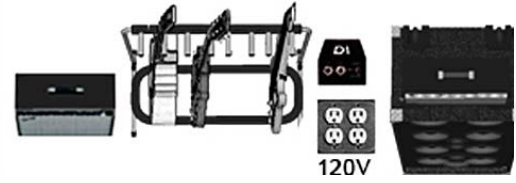

Jodi Dunlop

Lead Guitar

Stefanie Blondal

Bass

Technical Rider and Input list

- 4 Piece drum kit including kick, snare, rack tom, floor tom, hi hats, ride cymbal and crash cymbals
- 1 Ampeg SVT 4X10 Bass rig or equivalent with DI out
- 2 Fender Hot Rod Deluxe guitar amps or equivalent

- 1 mono DI for synthesizer through loop pedal out
- 2 downstage Beta 58 vocal mics or equivalent with boom stands
- Lead vocals to be run through Boss VE-20 vocal pedal
- 1 side fill drum monitor
- Minimum 4 on stage

- wedges
- Minimum 8 downstage AC outlets for synthesizer and guitar and vocal effects
- Minimum 4 upstage AC outlets for amplifiers